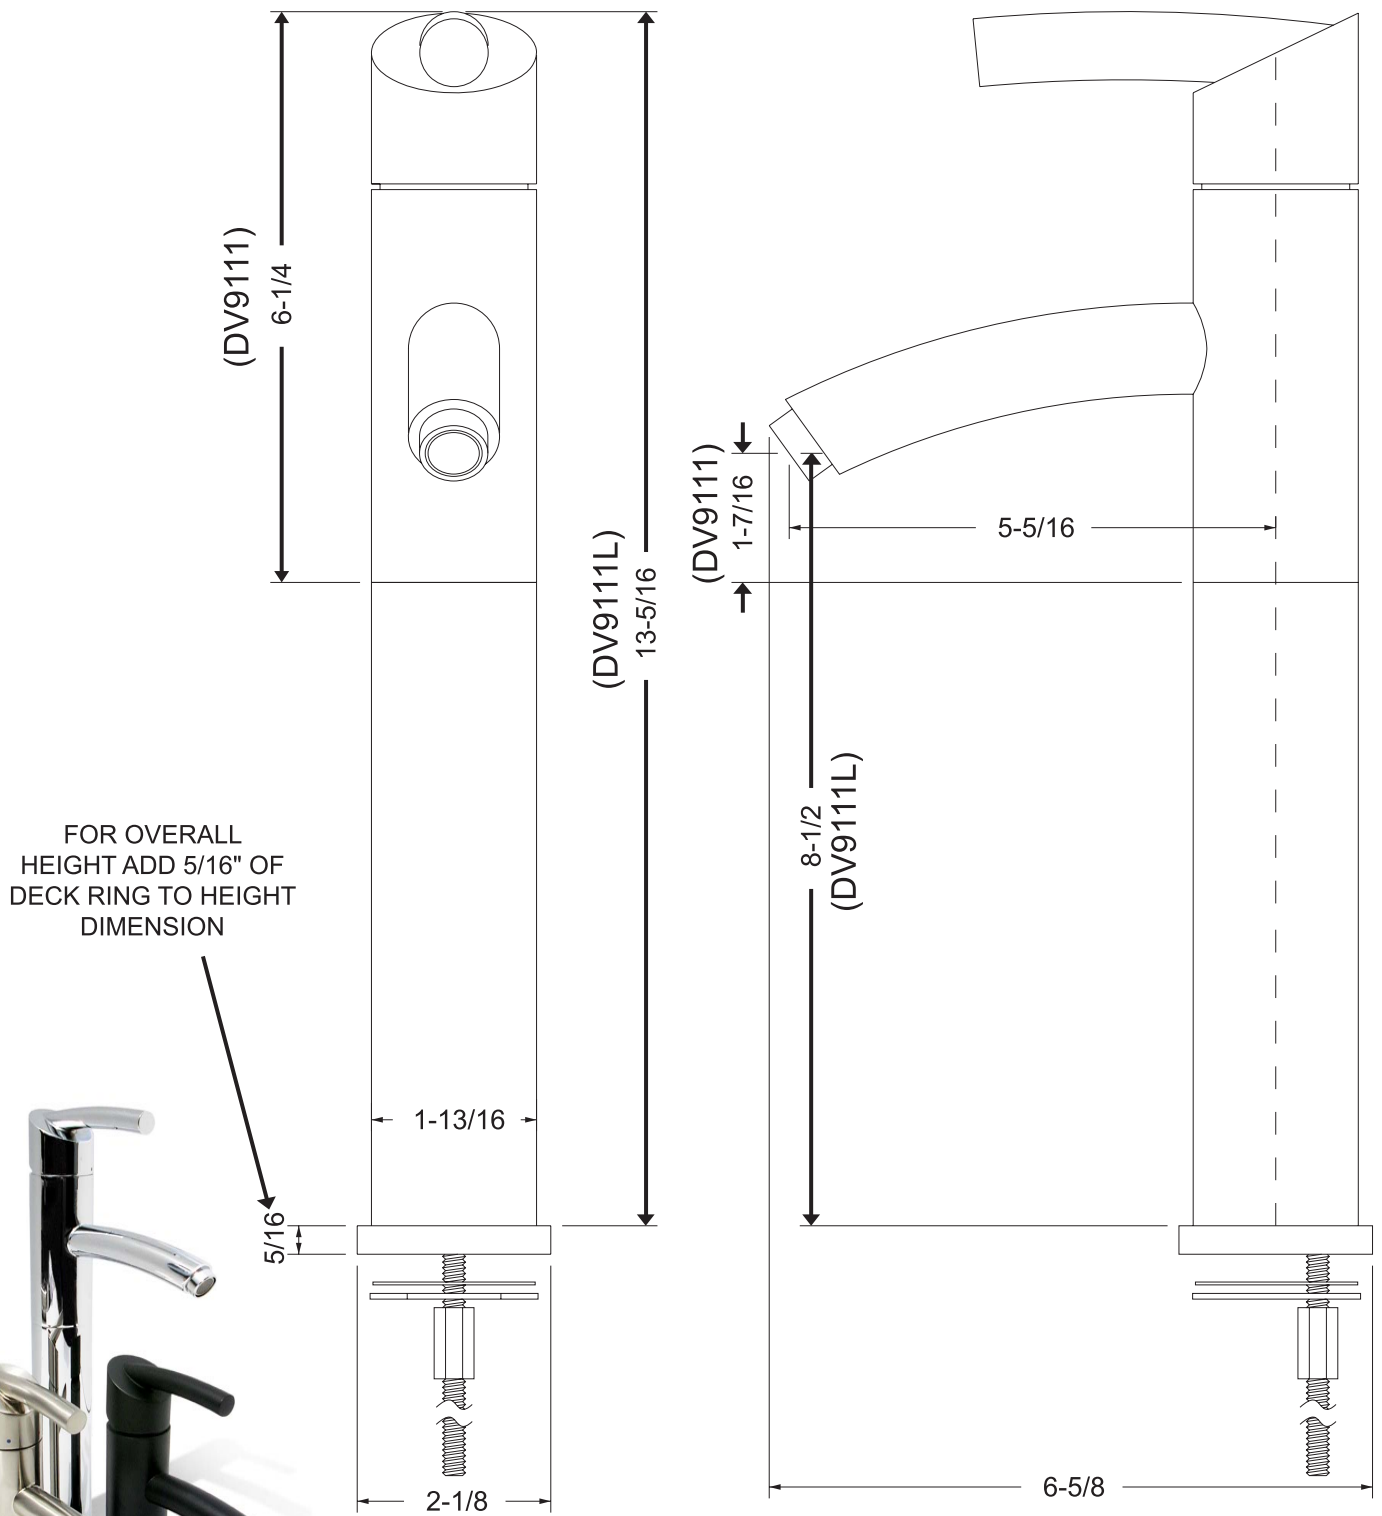

**MODEL # DV9111-xx**  
**MODEL # DV9111L-xx**

**Baccus** (Short & Tall)  
 Single Handle Vessel Faucet