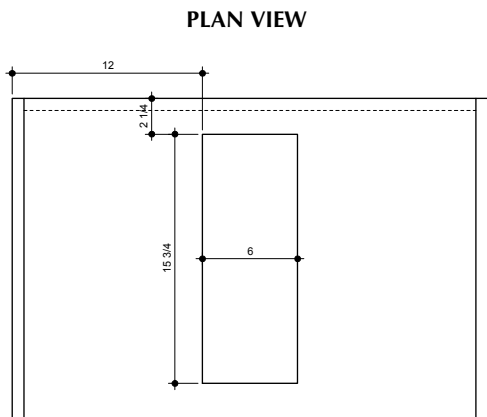

Exclusively Designed

INTERNATIONALLY RECOGNIZED™

PRODUCT SPECIFICATIONS

Applies to all model numbers:
MDV13-3021(R/L)-xx
MDV13F-3021(R/L)-xx

Product Features:

- Hardwood Veneer
- Modular Vanity Base Without Stretcher (Stretcher Required)
- Available in Maple, Oak, Traditional Cherry or Espresso finishes
- Soft-close door hinges

This Product Complies With:

- CARB 93120 Phase II
- ADEX 2007 Design Journal Gold Award Winner

• D'VONTZ® MDV STRETCHER REQUIRED

Measurements:

- Height: 25-1/2" (64.8 cm)
- Width: 30" (76.2 cm)
- Depth: 21" (53.3 cm)

Recommended Accessories:

- D'Vontz® Stone Vanity Top
- Any D'Vontz® Lavatory Sink
- Any D'Vontz® Plumbing Fixture

ROUGH IN & PRODUCT DIMENSIONS

FRONT VIEW

Please install this product according to the installation guide and all local building codes.