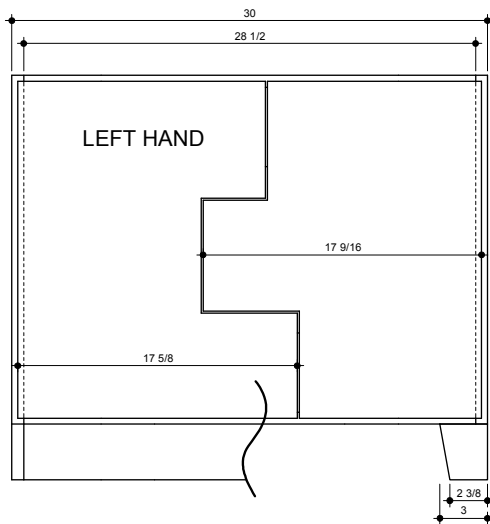

Exclusively Designed

INTERNATIONALLY RECOGNIZED™

PRODUCT SPECIFICATIONS

Applies to all model numbers:
MDV13-3021(R/L)-xx
MDV13F-3021(R/L)-xx

Product Features:

- Hardwood Veneer
- Modular Vanity Base Without Stretcher (Stretcher Required)
- Available in Maple, Oak, Traditional Cherry or Espresso finishes
- Soft-close door hinges

This Product Complies With:

- CARB 93120 Phase II
- ADEX 2007 Design Journal Gold Award Winner

• D'VONTZ® MDV STRETCHER REQUIRED

Measurements:

- Height: 25-1/2" (64.8 cm)
- Width: 30" (76.2 cm)
- Depth: 21" (53.3 cm)

Recommended Accessories:

- D'Vontz® Stone Vanity Top
- Any D'Vontz® Lavatory Sink
- Any D'Vontz® Plumbing Fixture

ROUGH IN & PRODUCT DIMENSIONS

FRONT VIEW

Please install this product according to the installation guide and all local building codes.