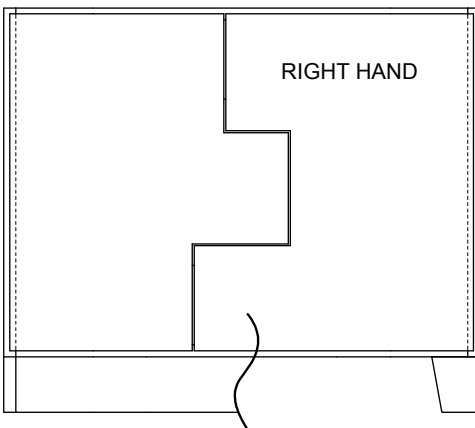

Exclusively Designed

INTERNATIONALLY RECOGNIZED™

PRODUCT SPECIFICATIONS

Applies to all model numbers:
MDV13-3021(R/L)-xx
MDV13F-3021(R/L)-xx

Product Features:

- Hardwood Veneer
- Modular Vanity Base Without Stretcher (Stretcher Required)
- Available in Maple, Oak, Traditional Cherry or Espresso finishes
- Soft-close door hinges

This Product Complies With:

- CARB 93120 Phase II
- ADEX 2007 Design Journal Gold Award Winner

• D'VONTZ® MDV STRETCHER REQUIRED

Measurements:

- Height: 25-1/2" (64.8 cm)
- Width: 30" (76.2 cm)
- Depth: 21" (53.3 cm)

Recommended Accessories:

- D'Vontz® Stone Vanity Top
- Any D'Vontz® Lavatory Sink
- Any D'Vontz® Plumbing Fixture

ROUGH IN & PRODUCT DIMENSIONS

FRONT VIEW

Please install this product according to the installation guide and all local building codes.