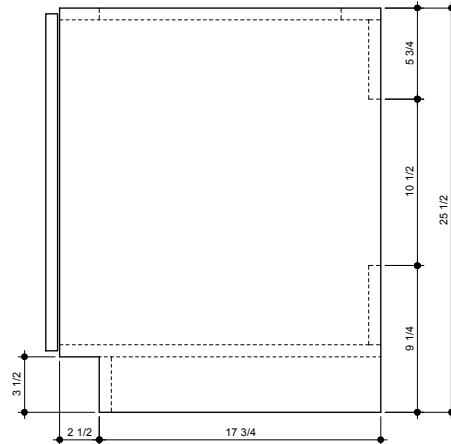

RIGHT VIEW

Please install this product according to the installation guide and all local building codes.