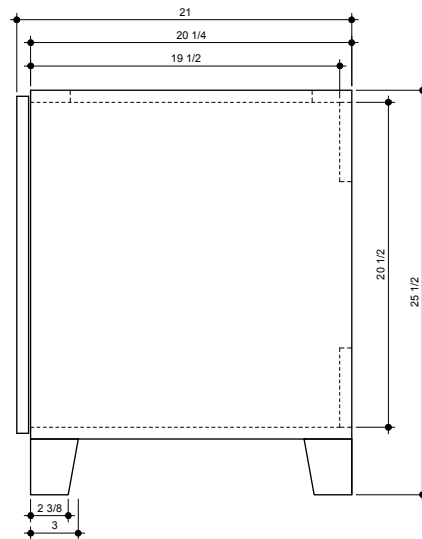

RIGHT VIEW

Please install this product according to the installation guide and all local building codes.