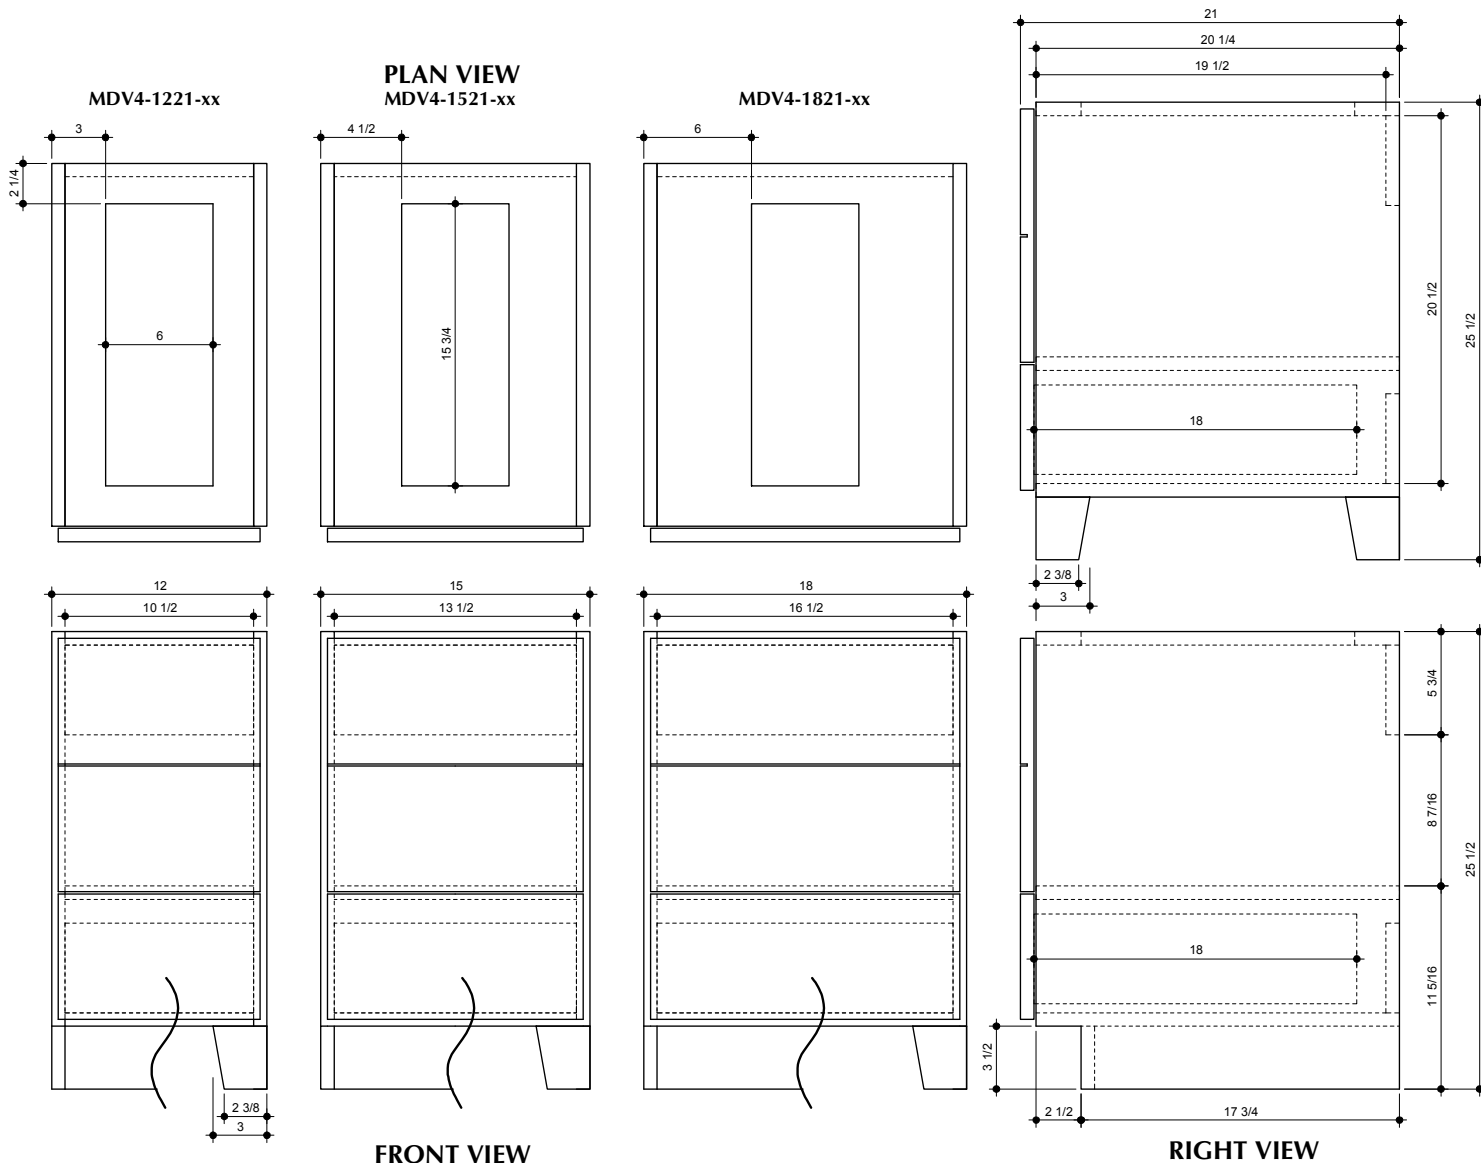

ROUGH IN & PRODUCT DIMENSIONS

Please install this product according to the installation guide and all local building codes.