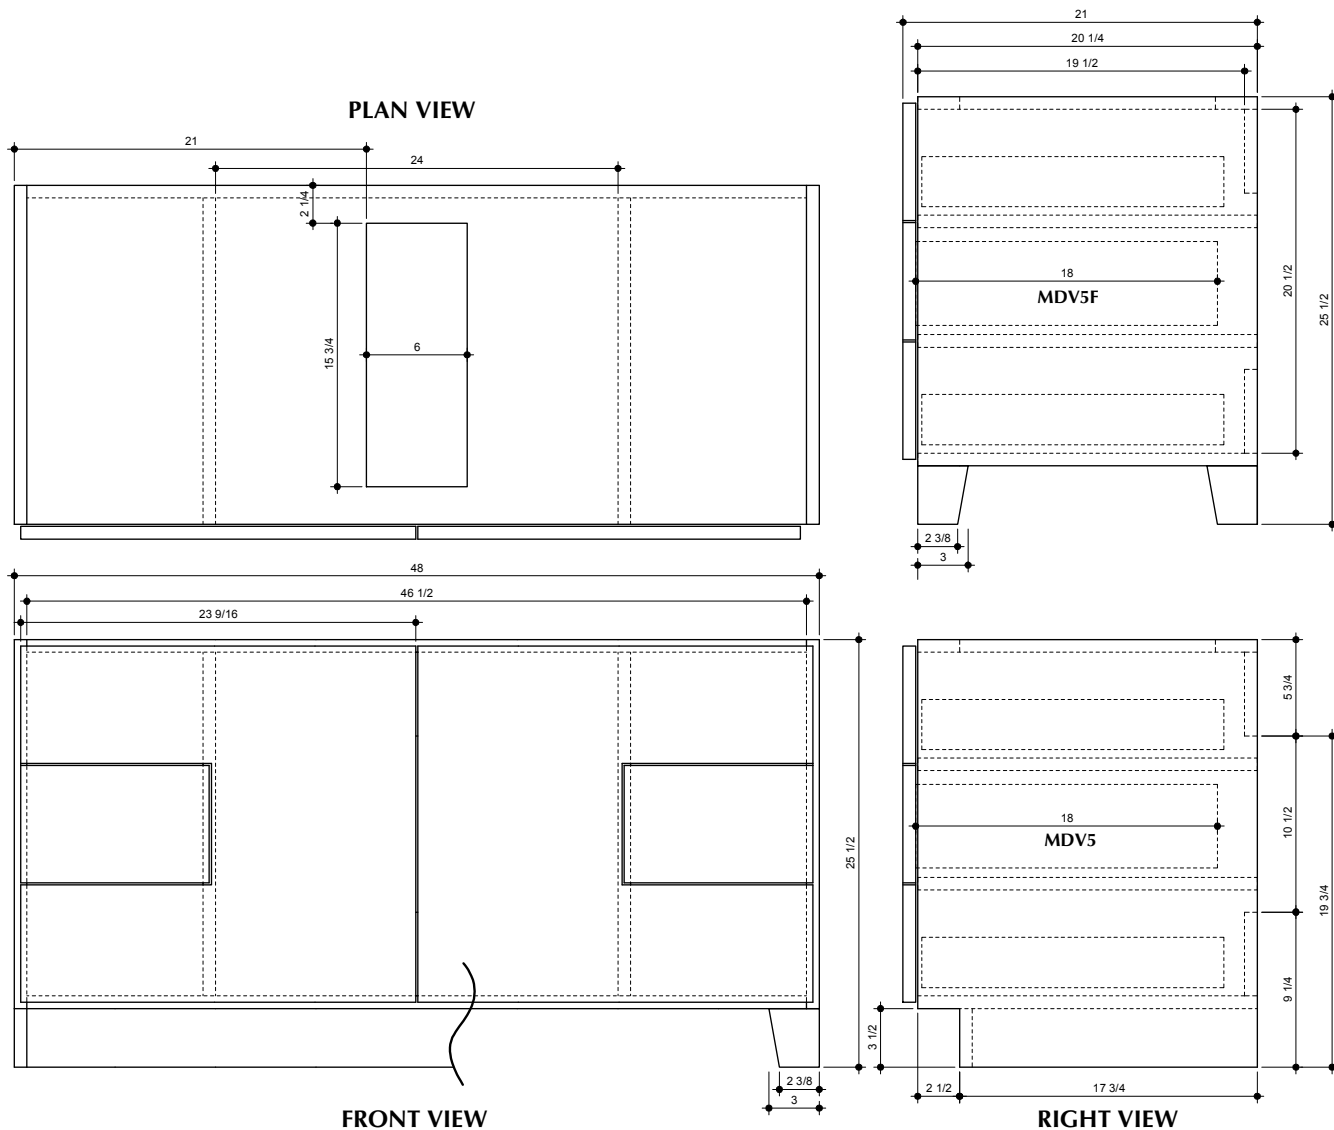

ROUGH IN & PRODUCT DIMENSIONS

Please install this product according to the installation guide and all local building codes.