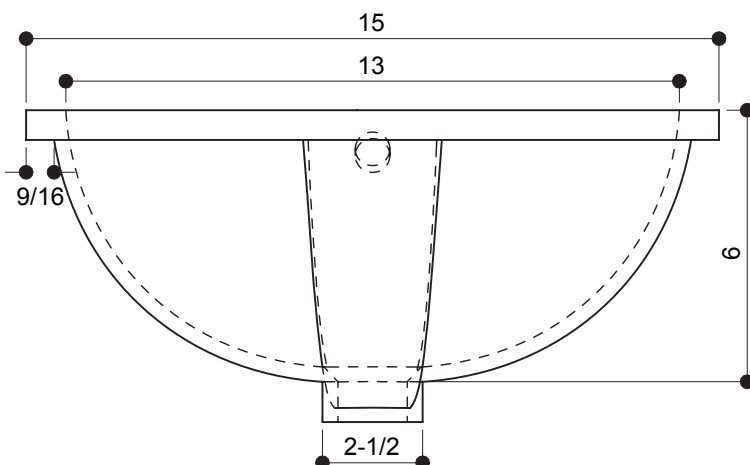

PRODUCT DIMENSIONS

Please install this product according to the installation guide and all local plumbing codes.