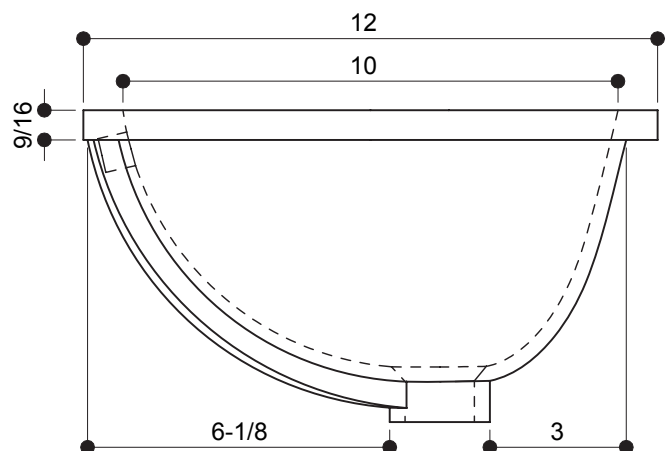

PRODUCT DIMENSIONS

Please install this product according to the installation guide and all local plumbing codes.