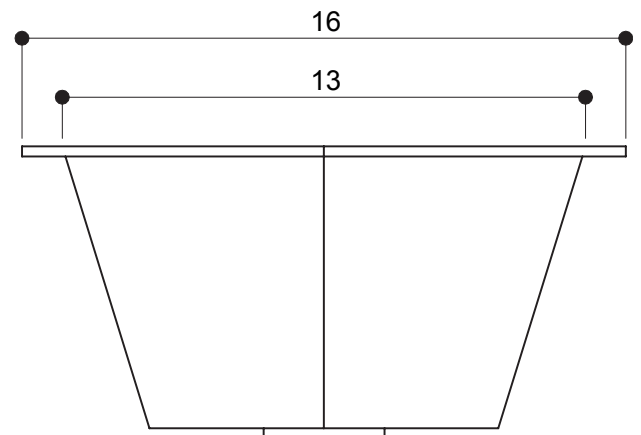

### Measurements:

- Width: 17" (43.2 cm)
- Depth: 16" (40.6 cm)
- Fits 2" (5.1 cm) Drain (Bar Sink)
- Height: 7" (17.8 cm)

## PRODUCT DIMENSIONS

ALL DIMENSIONS ARE APPROXIMATE (+/- 1/2") AND ARE FOR REFERENCE ONLY.

THE ACTUAL SINK MUST BE USED FOR CUT TEMPLATE AND/OR HOLE PLACEMENT.

Please install this product according to the installation guide and all local plumbing codes.