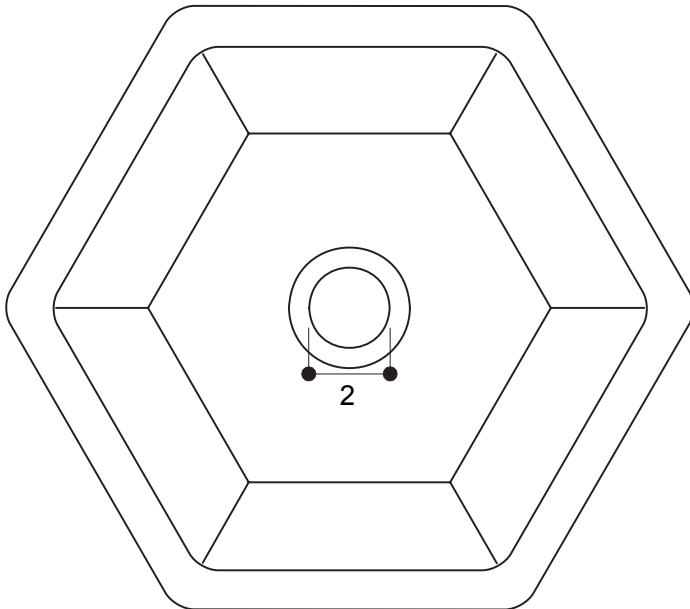

### Measurements:

- Width: 17" (43.2 cm)
- Depth: 16" (40.6 cm)
- Fits 2" (5.1 cm) Drain (Bar Sink)
- Height: 7" (17.8 cm)

## PRODUCT DIMENSIONS

ALL DIMENSIONS ARE APPROXIMATE (+/- 1/2") AND ARE FOR REFERENCE ONLY.

THE ACTUAL SINK MUST BE USED FOR CUT TEMPLATE AND/OR HOLE PLACEMENT.

Please install this product according to the installation guide and all local plumbing codes.