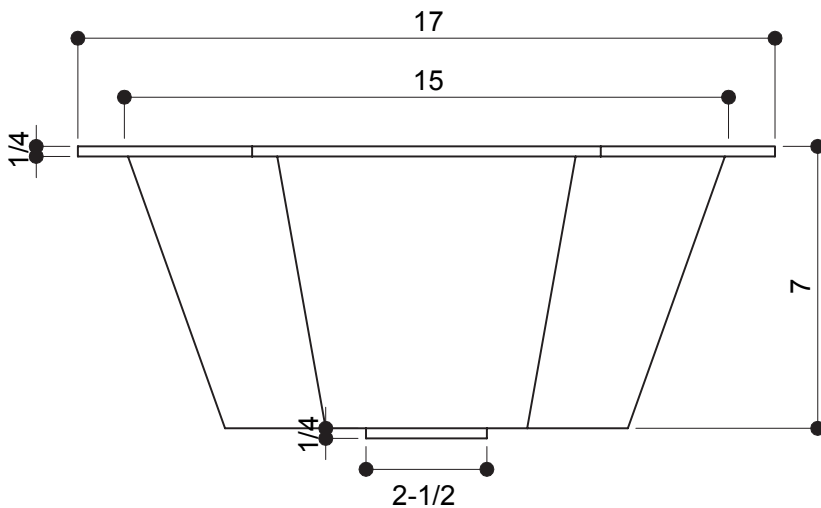

### Measurements:

- Width: 17" (43.2 cm)
- Depth: 16" (40.6 cm)
- Fits 2" (5.1 cm) Drain (Bar Sink)
- Height: 7" (17.8 cm)

## PRODUCT DIMENSIONS

ALL DIMENSIONS ARE APPROXIMATE (+/- 1/2") AND ARE FOR REFERENCE ONLY.

THE ACTUAL SINK MUST BE USED FOR CUT TEMPLATE AND/OR HOLE PLACEMENT.

Please install this product according to the installation guide and all local plumbing codes.